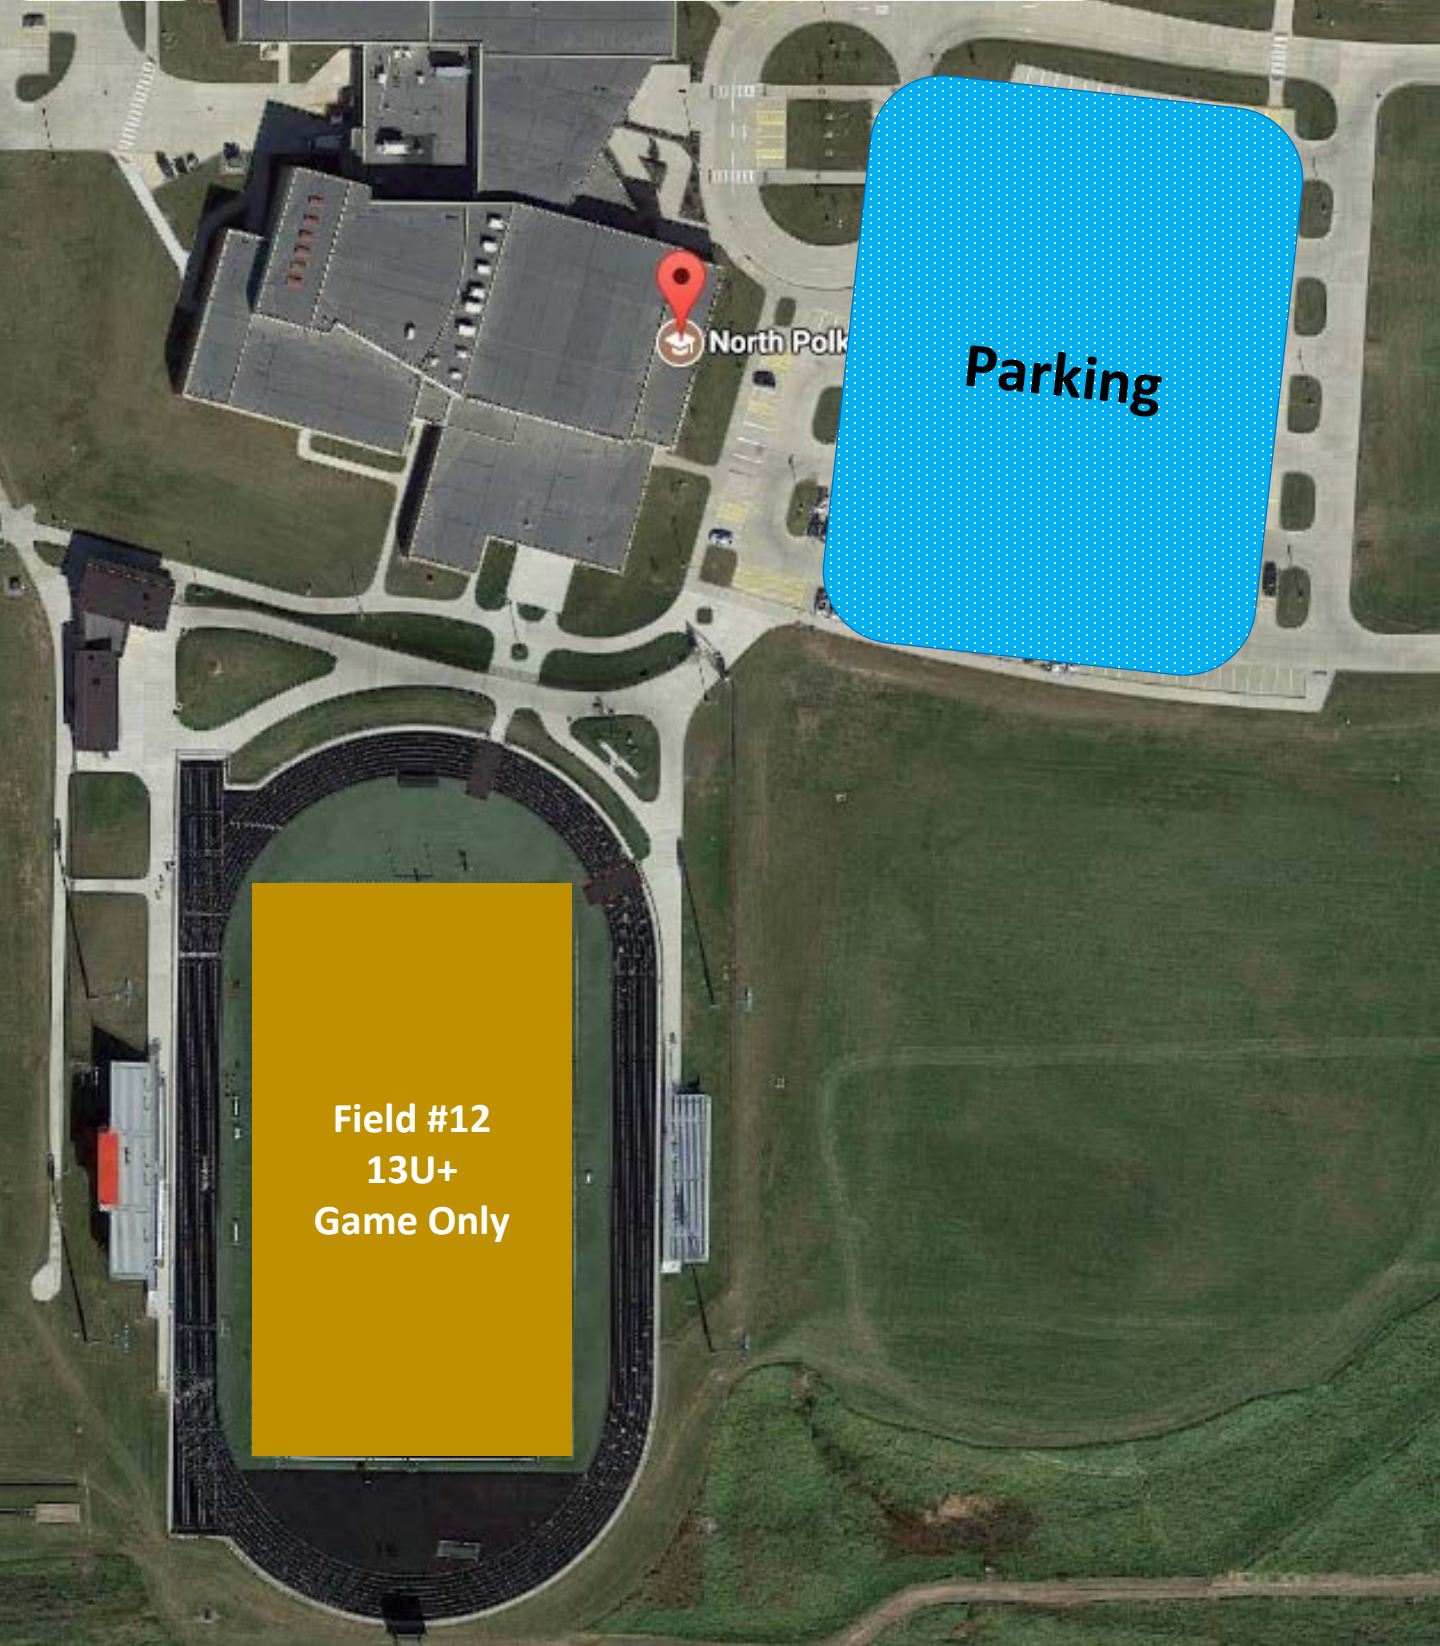

415

Neal Smith Trail

Address

North Polk High School – Comet Stadium

13930 NE 6th Street

Alleman, IA 50007

Field #12
13U+
Game Only