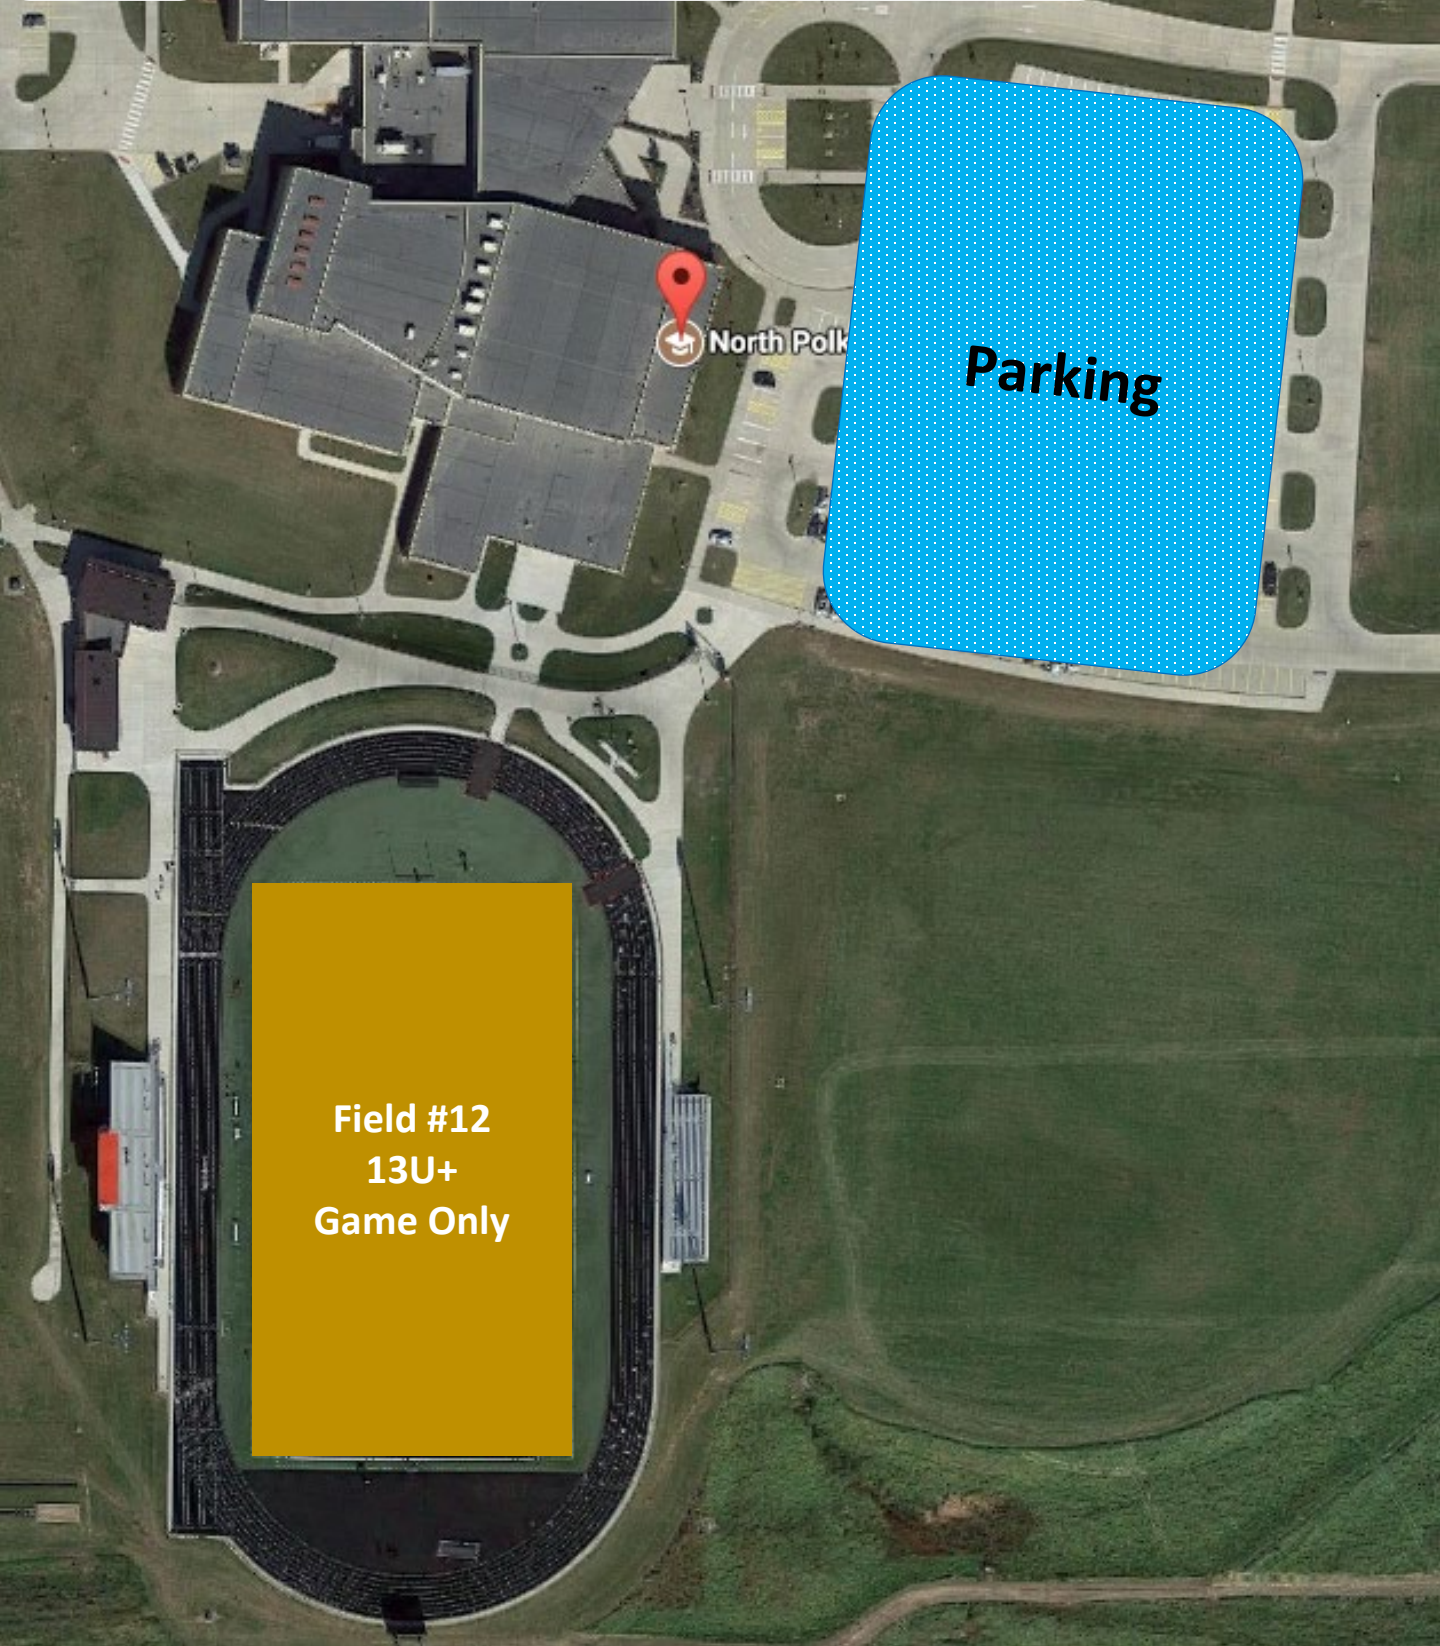

Address

North Polk High School – Comet Stadium

13930 NE 6th Street

Alleman, IA 50007

North Polk

Parking

Field #12
13U+
Game Only