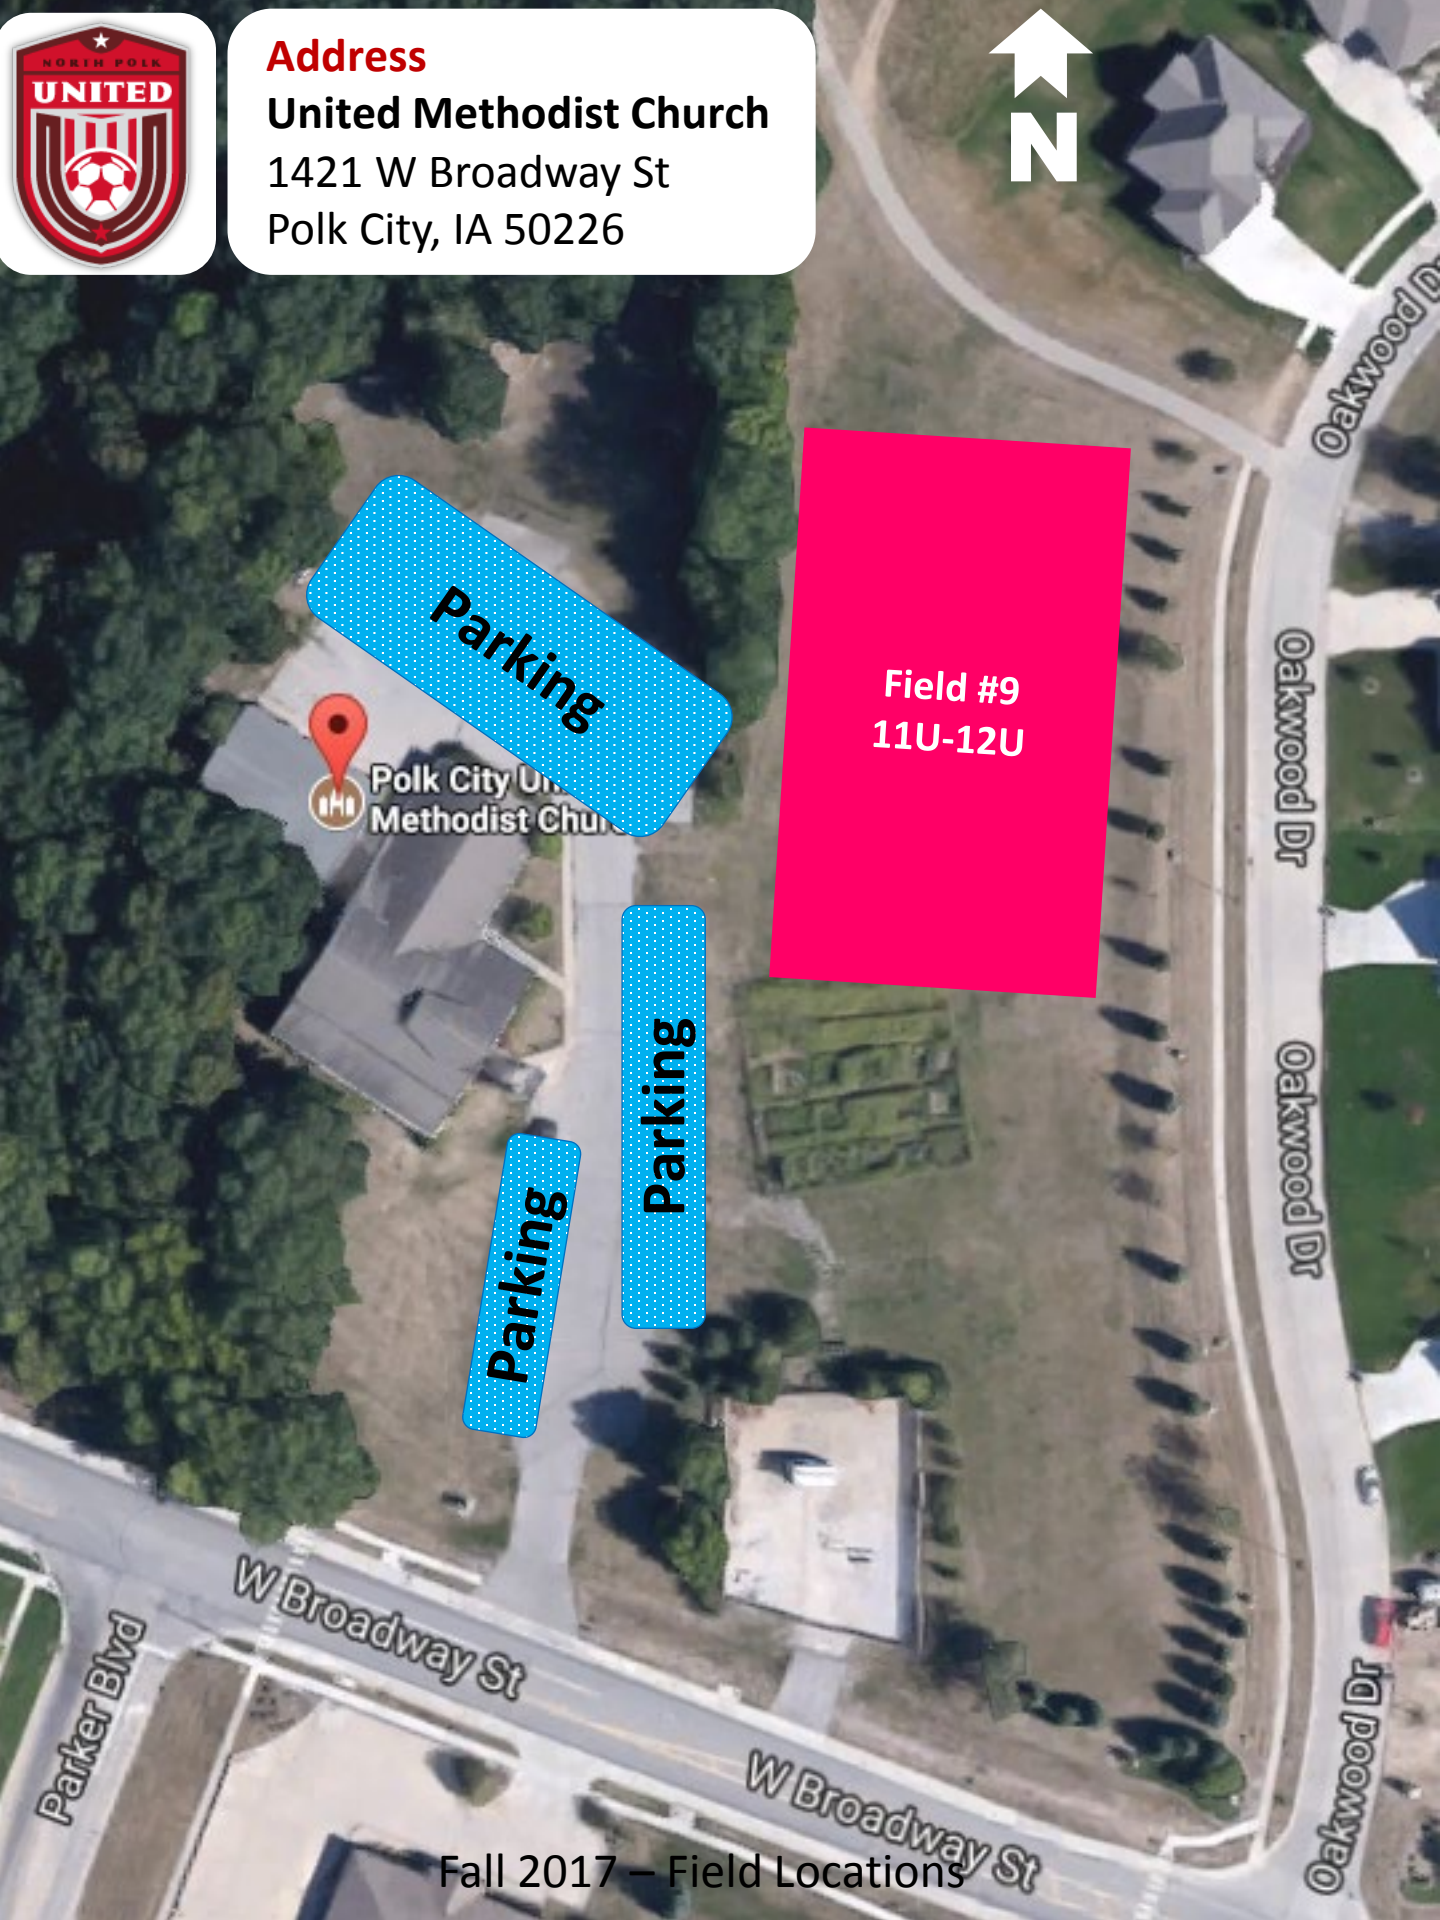

Parking

Field #9
11U-12U

Parking

Parking